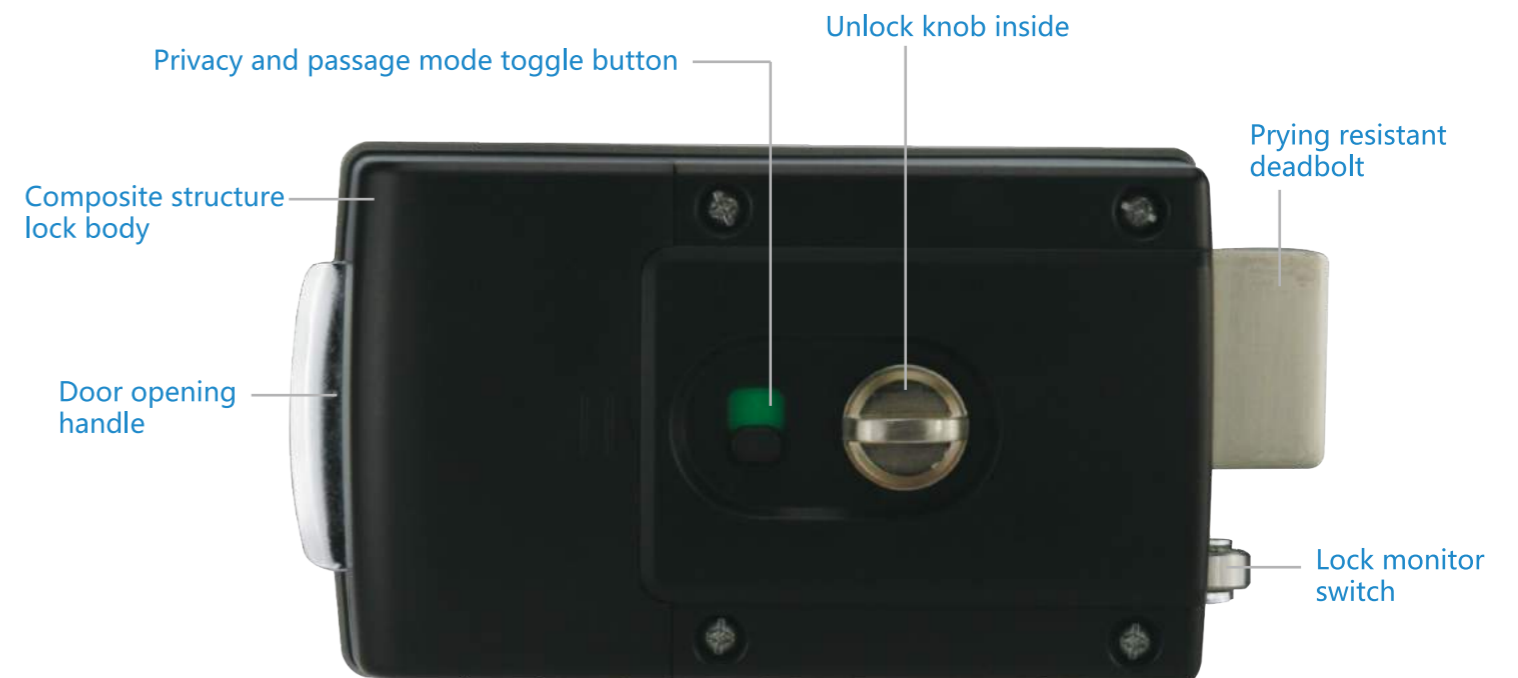

# FULLY AUTOMATIC SMART INTERIOR DOOR LOCK

**Model: Jezi-920BL**

## Fully automatic smart interior door lock

Auto Unlocking & Auto Locking

No need to turn handle  
just unlock and push door

Auto locking, prevent  
the risk of forgetting to lock

SMART LOCK ANYLOCK

SINCE 2001

## Features

OPTIONAL BACK PANEL

Card type	Mifare-1 S50
Inductive distance	3cm
Unlock way	Fingerprint, Code, Card, key, Bluetooth
Code length	6 ~ 12 digits
User capacity	300 users (9 admin users, 291 users)
Power supply	4.8V ~ 6.5VDC (4pcs AA Alkaline batteries)
Working current	<250mA (high actuation)
Static current	<50uA (battery life more than one year)
Working temperature	-20°C ~ 70°C
Relative humidity	20% ~ 93%RH