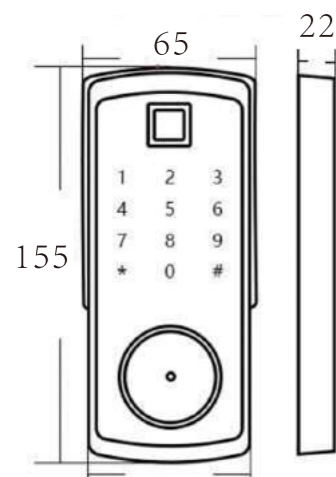

## Features

OPTIONAL BACK PANEL

Card type	Mifare-1 S50
Inductive distance	3cm
Unlock way	Fingerprint, Code, Card, key, Bluetooth
Code length	6 ~ 12 digits
User capacity	300 users (9 admin users, 291 users)
Power supply	4.8V ~ 6.5VDC (4pcs AA Alkaline batteries)
Working current	<250mA (high actuation)
Static current	<50uA (battery life more than one year)
Working temperature	-20°C ~ 70°C
Relative humidity	20% ~ 93%RH