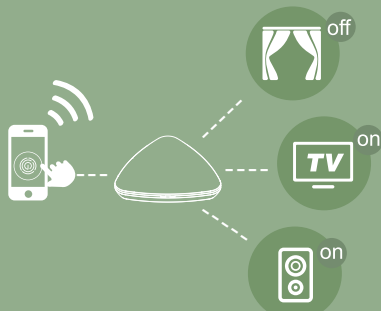

Healthy Sleep & Energy Saving

Set your aircon status within a period of time as you like

IR & RF 315/433MHz

Support various IR & RF wireless devices
360°full range signal coverage

Multiple JZ Pro Link

Support Multiple JZ Pro connected in one building. eg. Bungalow

Smart IR Match & Cloud Download

Exact match with your device automatically without learning
automatic download remote templates

Scene Mode & One Button Control

Set up user-defined scenes
Control different devices with one tap

Scene Mode Control

Your phone is your ultimate remote control

Remotely turn on the aircon & light before go back home

Create a home theater mode and trigger it with one tap

Set timer to open your home appliances, convenient & theft-proof