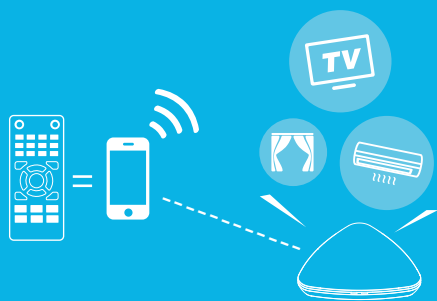

Smart IR Match & Cloud Download

Exact match with your device automatically without learning
automatic download remote templates

Scene Mode & One Button Control

Set up user-defined scenes
Control different devices with one tap

Scene Mode Control

Your phone is your ultimate remote control

Remotely turn on the aircon & light before go back home

Create a home theater mode and trigger it with one tap

Set timer to open your home appliances, convenient & theft-proof